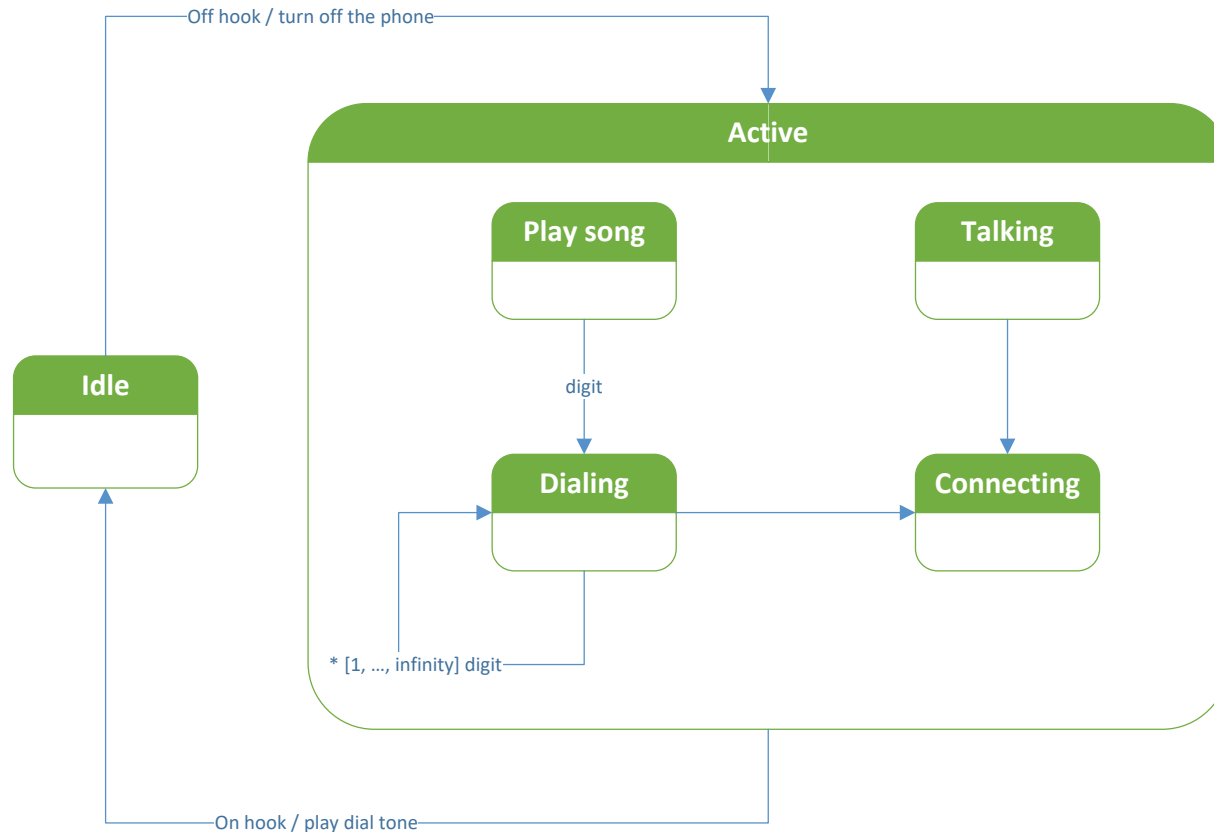

# State Machine and Package Diagrams Workshop (In Class Activity)

# State Machine Diagrams Recap

Telephone

# State Machine Diagrams (2)

- Draw a State Machine Diagram in MS Visio for FedEx shipment system.
- Use transition actions, guard conditions and nested states in your diagram.
- See details in the following slides, e.g.,
  - Logging in (at the beginning) and logging out (at the end of transaction)
    - Registered and non registered users logging.
  - Payment is initially in unauthorized state. Once authorized it moves to authorized.
  - Confirmation is sent via e-mail invoice.
  - ...